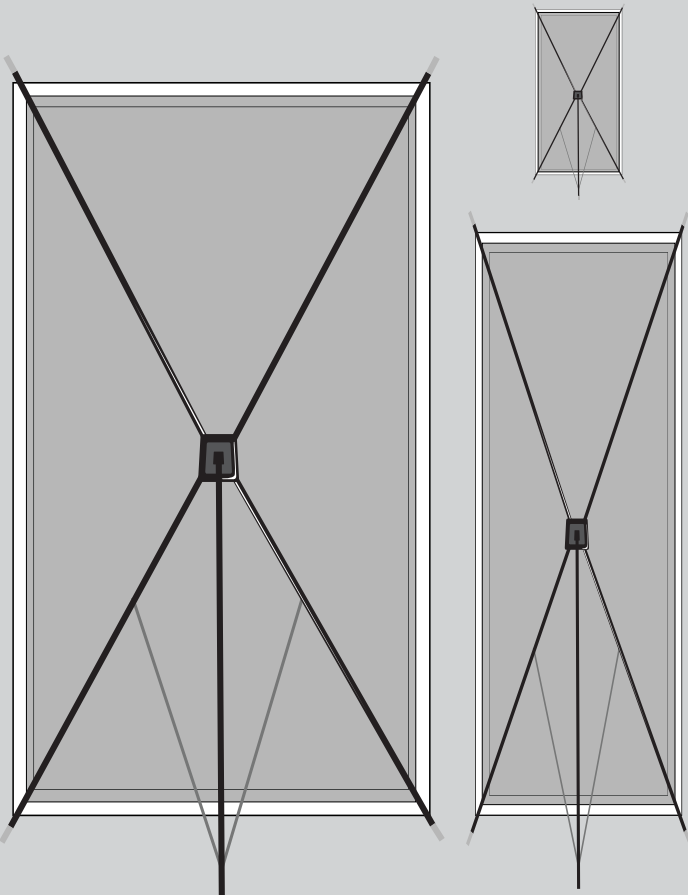

X-Banner STANDS

Built for speed and sturdiness, the lightweight and extremely portable X Banner Stands provide a quick hassle free setup and intuitive banner application.

Expanded frame

Hook-on banner

LARGE	↑ 2.0 m	MEDIUM	↑ 1.6 m	SMALL	↑ 0.42 m
	→ 1.2 m		→ 0.6 m		→ 0.22 m
	📦 3.0 kg		📦 2.0 kg		📦 0.10 kg